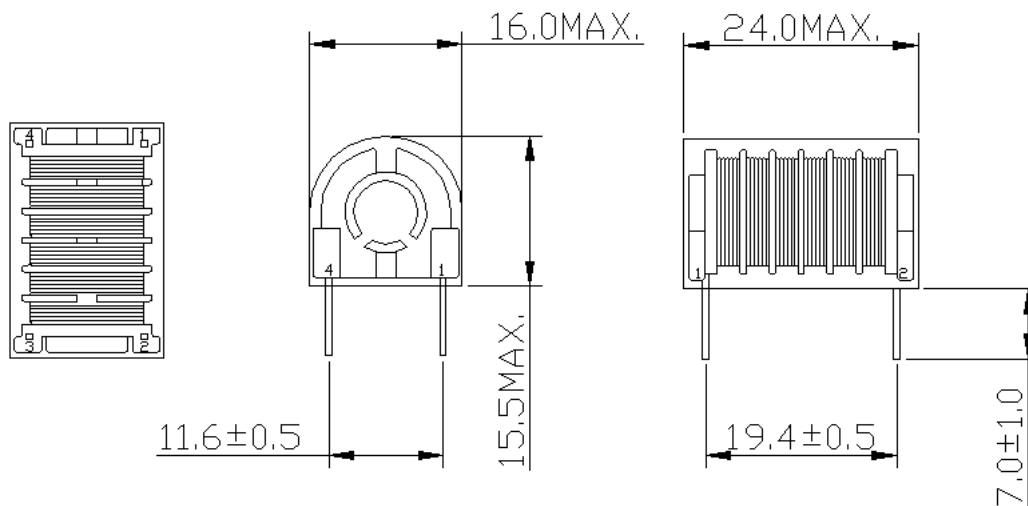

# Ignition Transformer

TYPE:TR04-S006

## Applications:

- GAS IGNITER.
- OIL IGNITER.
- AIR CLEANER.
- ELECTRONIC OZONIZER.
- H.I.D LAMP STARTER 35 WATT MAX.

MECHANICAL DIMENSION:

UNIT mm

P/N	Lpri.	Lsec.	DCRpri.	DCRsec.
JC-96059	$0.7 \mu\text{H REF}$	$1.5 \text{ mH} \pm 15\%$	$8 \text{ m}\Omega \text{ MAX.}$	$3.0 \Omega \text{ MAX.}$
JC-93096	$7.5 \mu\text{H} \pm 15\%$	$345 \text{ mH} \pm 15\%$	$36 \text{ m}\Omega \text{ MAX.}$	$960 \Omega \text{ MAX.}$