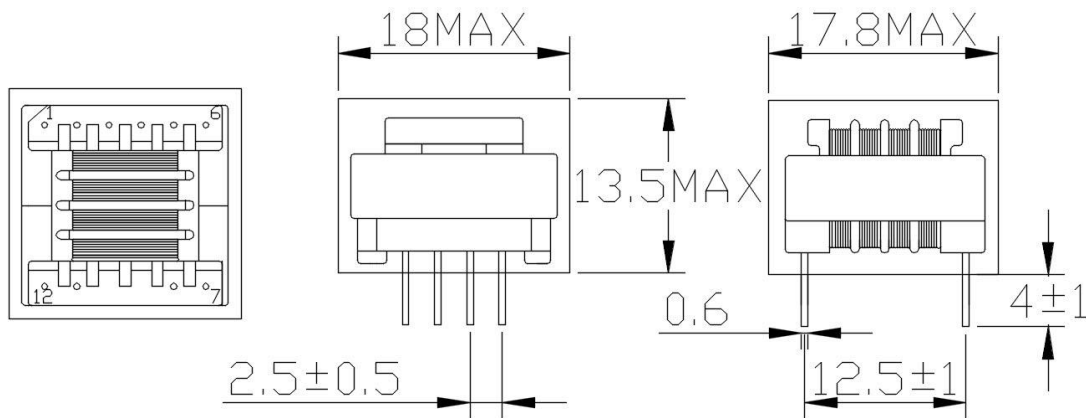

# High Voltage Transformer

TYPE:EE16×4 E

## Applications:

■ AIR CLEANER.

※Remark:Below here which specific could depend on customized specifications are acceptable.

MECHANICAL DIMENSION:

UNIT mm

P/N	L <sub>pri.</sub> (PIN2→PIN5)	L <sub>pri.</sub> (PIN4→PIN3)	L <sub>pri.</sub> (PIN2→PIN3)	L <sub>pri.</sub> (PIN3→PIN4)	L <sub>sec.</sub> (PIN8→PIN11)	TURNS RATIO	WEIGHT
JC-1712E	53μH±15%	53μH±15%			260mH±15%	1:74	6.6 g
JC-104023			49μH±15%	49μH±15%	480mH±15%	1:104	6.6 g